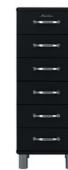

Shadow black
9005106566