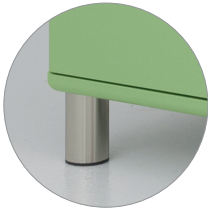

Details

The feet and handles are made of shiny nickel that enhances the design of the product. The cutout logo is an extra detail that brings life to Malibu® furniture.

Design by Rutger Andersson

The well-known and experienced designer and product developer Rutger Andersson is excellent at "less is more". His touch makes any product live up to its full potential. In his portfolio you will find a lot of successful designs, Malibu® is just one of them.